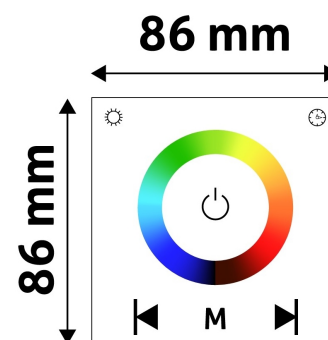

PRODUCT OUTLINE