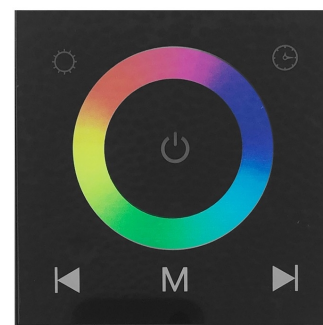

Avide LED Strip 12-24V 144W RGB Touch Remote and Controller

Product code: ABLS12VTPRGB-144W-RFC
Brand link: avidelighting.com/qr/ABLS12VTPRGB-144W-RFC
ID: AB-190518
Company name: Bramcke Hungary Kft.
Company address: Kishatár utca 17., 4031 Debrecen

Date of issue: 2024-09-04

Page: 2/3

PRODUCT SIZE

Magasság: 86mm
Szélesség: 86mm
Hosszúság: 86mm

CARDBOARD BOX

EAN: 5999097912608
Packaging: 1/b
Dimensions: 118mm x 121mm x 48mm
Net weight: 80g
Gross weight: 90g

CARTON

EAN: 5999097912615
Packaging: 1/b
Dimensions: 415mm x 345mm x 295mm
Net weight: 0.08kg
Gross weight: 0.09kg

PALLET EXAMPLE

Height: 120cm (std Euro pallet)
Width: 80cm (std Euro pallet)
Cartons per pallet: 1carton/pallet
Cartons per row: 0.08kg
Net weight: 0.09kg
Gross weight:

PRODUCT PICTURE