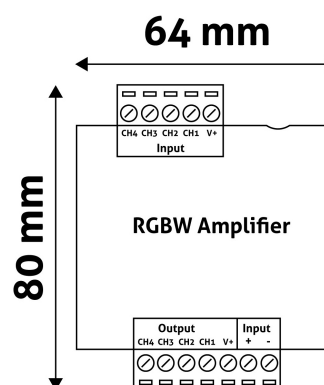

### TECHNICAL DETAILS

Wattage: 288W  
Voltage: 12-24V  
Dimmability:  
IP standard: IP20

**Avide LED Strip 12-24V 288W RGB+W Amplifier**

**Product code:** ABLS12VRGBW-288W-AMP  
**Brand link:** [avidelighting.com/qr/ABLS12VRGBW-288W-AMP](https://avidelighting.com/qr/ABLS12VRGBW-288W-AMP)  
**ID:** AB-190518  
**Company name:** Bramcke Hungary Kft.  
**Company address:** Kishatár utca 17., 4031 Debrecen

**Date of issue:** 2024-09-10  
**Page:** 2/3

**PRODUCT SIZE**

**Magasság:**  
**Szélesség:** 64mm  
**Hosszúság:** 80mm

**CARDBOARD BOX**

**EAN:** 5999097914008  
**Packaging:** 1/b  
**Dimensions:** 115mm x 70mm x 34mm  
**Net weight:** 13.6g  
**Gross weight:** 15.7g

**CARTON**

**EAN:** 5999097914015  
**Packaging:** 1/b  
**Dimensions:** 380mm x 500mm x 290mm  
**Net weight:** 0.0136kg  
**Gross weight:** 0.0157kg

**PALLET EXAMPLE**

**Height:**  
**Width:** 120cm (std Euro pallet)  
**Mepth:** 80cm (std Euro pallet)  
**Cartons per pallet:** 1carton/pallet  
**Cartons per row:**  
**Net weight:** 0.0136kg  
**Gross weight:** 0.0157kg

**PRODUCT PICTURE**

**PRODUCT OUTLINE**

Avide LED Strip 12-24V 288W RGB+W Amplifier

**Product code:** ABLS12VRGBW-288W-AMP  
**Brand link:** [avidelighting.com/qr/ABLS12VRGBW-288W-AMP](https://avidelighting.com/qr/ABLS12VRGBW-288W-AMP)  
**ID:** AB-190518  
**Company name:** Bramcke Hungary Kft.  
**Company address:** Kishatár utca 17., 4031 Debrecen