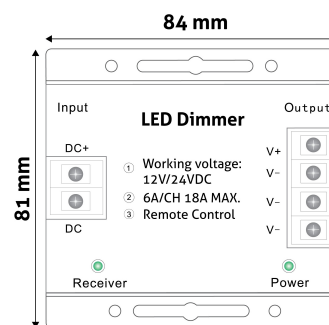

PRODUCT OUTLINE