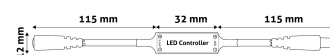

PRODUCT OUTLINE