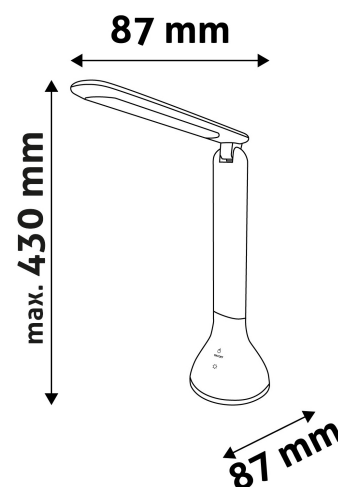

PRODUCT OUTLINE