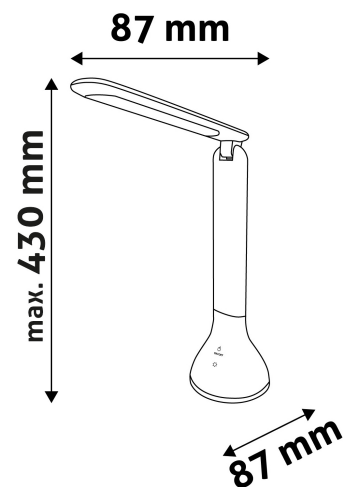

PRODUCT OUTLINE