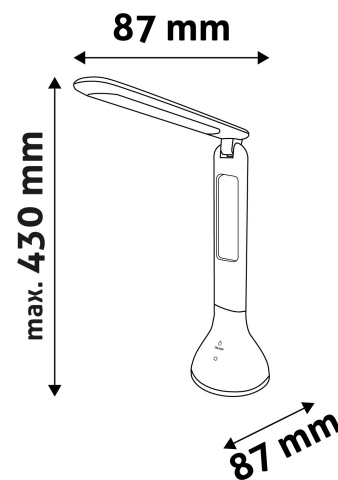

PRODUCT OUTLINE