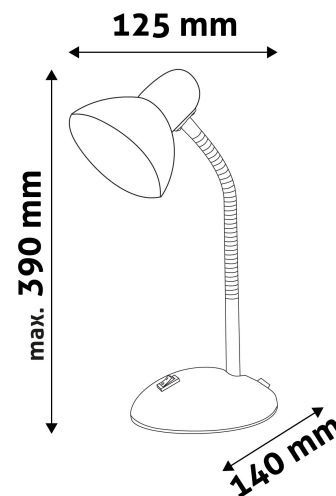

PRODUCT OUTLINE