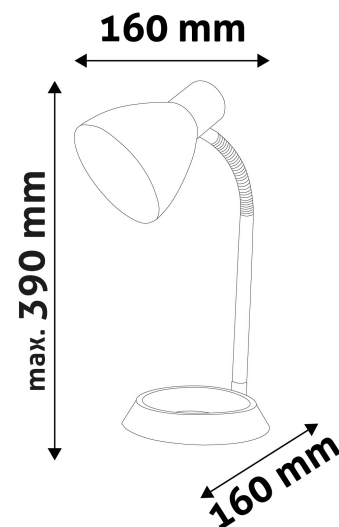

### PRODUCT SIZE

Width: 160mm  
Height: 330mm  
Depth:

### CARDBOARD BOX

EAN: 5999097908441  
Packaging: 1/b 12/c 144/p  
Dimensions: 155mm x 250mm x 155mm  
Net weight: 784g  
Gross weight: 925g

### CARTON

EAN: 5999097908458  
Packaging: 1/b 12/c 144/p  
Dimensions: 485mm x 520mm x 330mm  
Net weight: 9.408kg  
Gross weight: 11.1kg

### PALLET EXAMPLE

Height:  
Width: 120cm (std Euro pallet)  
Depth: 80cm (std Euro pallet)  
Cartons per pallet: 12carton/pallet  
Cartons per row: 4pcs  
Net weight: 112.896kg  
Gross weight: 133.2kg