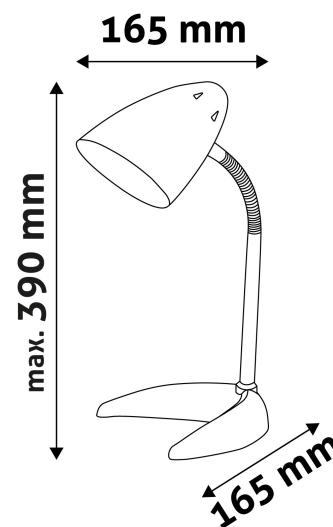

PRODUCT OUTLINE