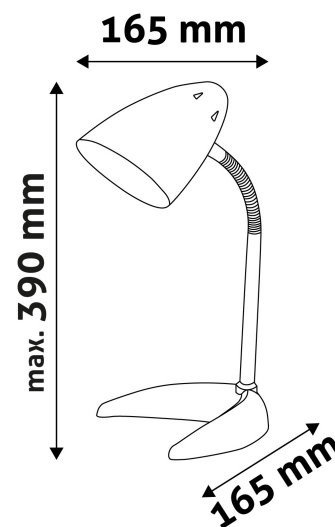

PRODUCT OUTLINE