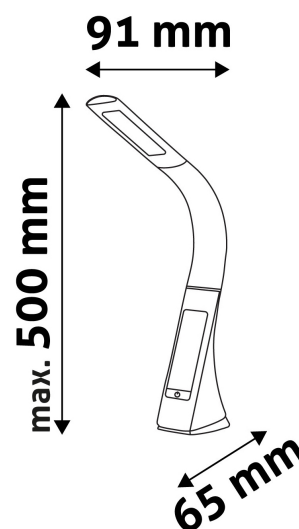

PRODUCT OUTLINE